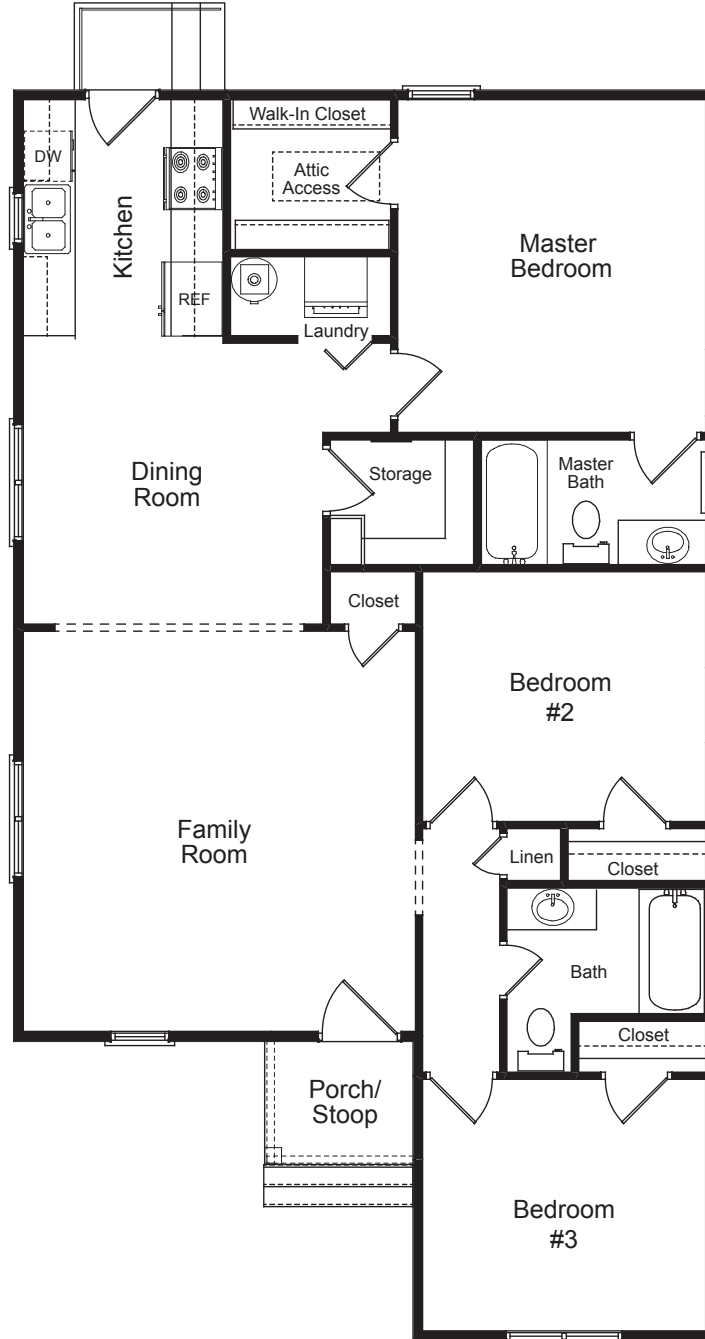

POTOMAC I

POTOMAC II

Opening doors to home ownership.

9830 Mayland Drive, Suite L Richmond, Virginia 23233 • PHONE (804) 935-7111 FAX (804) 935-7112 • www.FirstRIC.com

This information is deemed reliable but not guaranteed. House plans are for illustrative purpose only, builder reserves the right to make changes without notice or obligation. Architectural blueprints should be reviewed for further clarification of features. Some optional items are shown on the plans, which are available at additional cost. Not all features are shown. Illustrations are believed to be correct at the time of publication. © 2010 First Richmond Associates REV 6/28/10